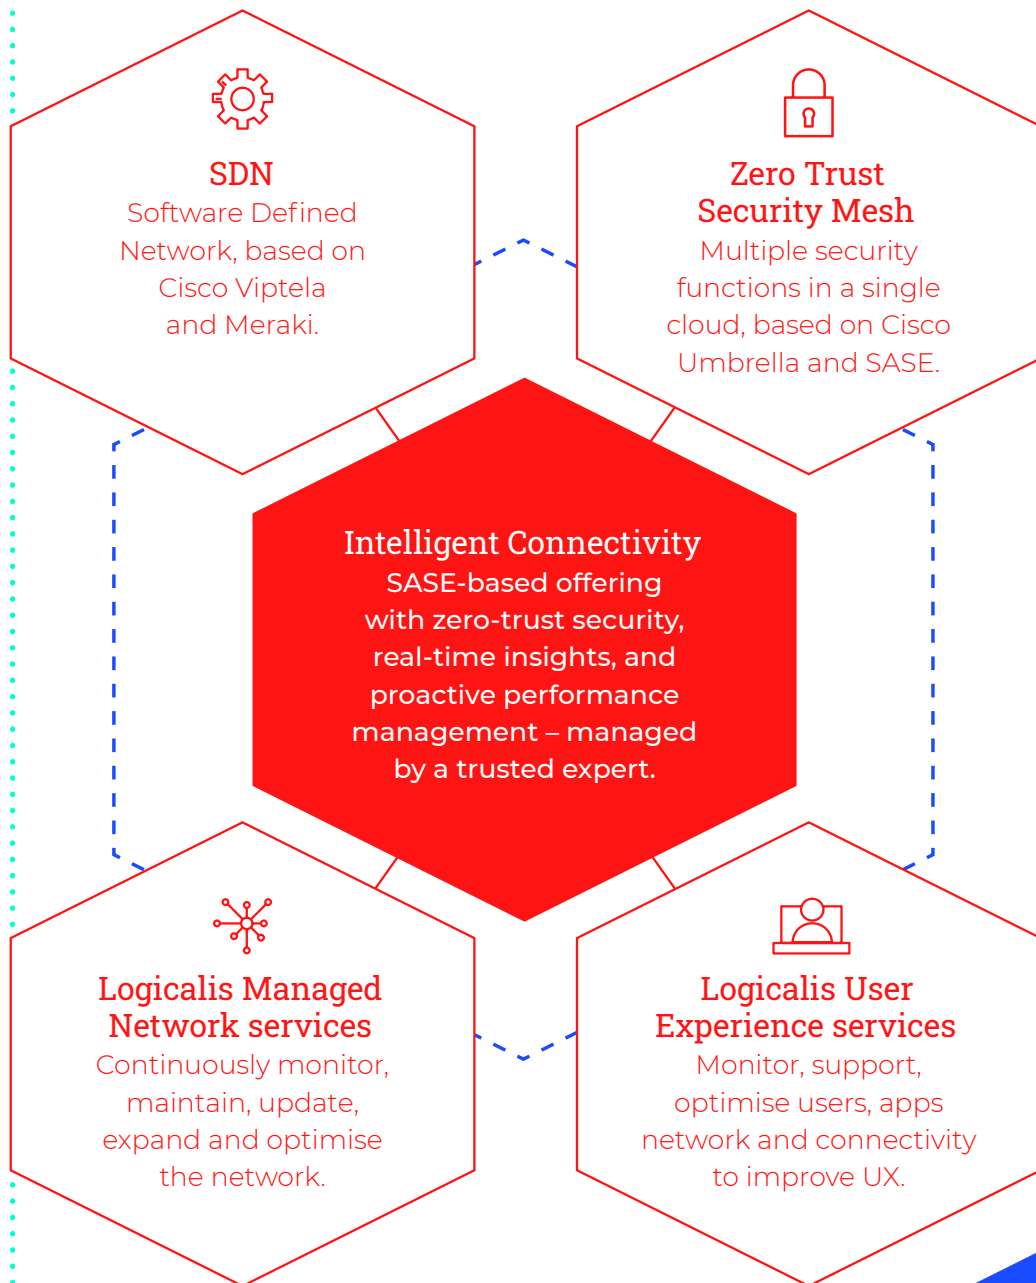

Intelligent Connectivity

Build an intelligent network to match your business ambitions

Intelligent Connectivity provides an agile network for your cloud journey that allows you to quickly adapt to business needs and gain insights to deliver a predictable digital performance and user-experience – all while mitigating risks, optimising costs and reducing carbon impact.

Security as an enabler

Weave security into the network's fabric and take advantage of opportunities in real time.

Predictable user experience

Gain real-time network insights for proactive management and reliable user experience.

Sustainability by design

Dematerialize core IT solutions and reduce your company's carbon footprint.

Ready for a smarter networking solution?

Benefit from continuous network optimisation and ongoing visibility with a fully managed solution that underpins your cloud journey and matches your business ambitions.